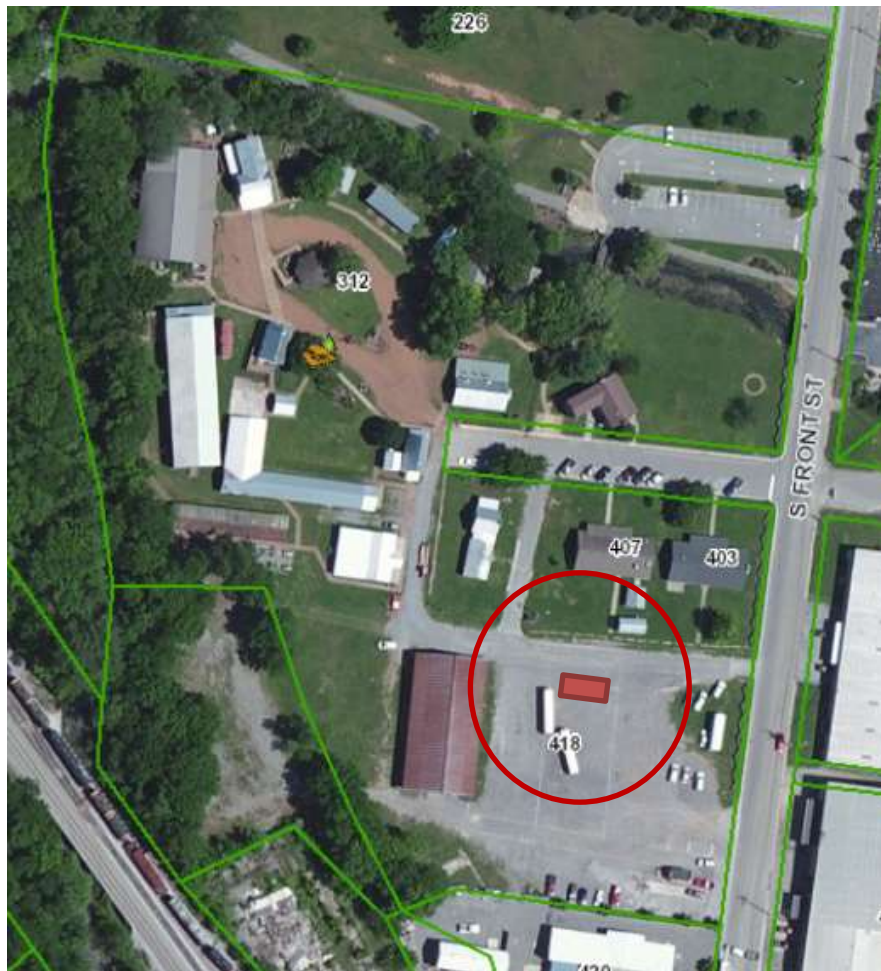

Designated Area: From the main park entrance off Veterans Parkway, the second left entrance into the ballfield parking area. The six parking spaces to the immediate right.

Mobile Food Service Vehicles in City Parks

Appendix 1: Maps of Designated Locations

Cannonsburgh Village

312 South Front Street

Murfreesboro, TN 37129

Contact for reservations: 615-890-0355

Maximum Number of MFSVs: 2

Designated Area: The gravel parking area in front of the farm implement shed.

Designated Area: (A) McKnight 4-Field Complex parking area, located adjacent to Dejarnette Lane; and (B) Adjacent to restrooms at Multipurpose Fields.

Mobile Food Service Vehicles in City Parks

Appendix 1: Maps of Designated Locations