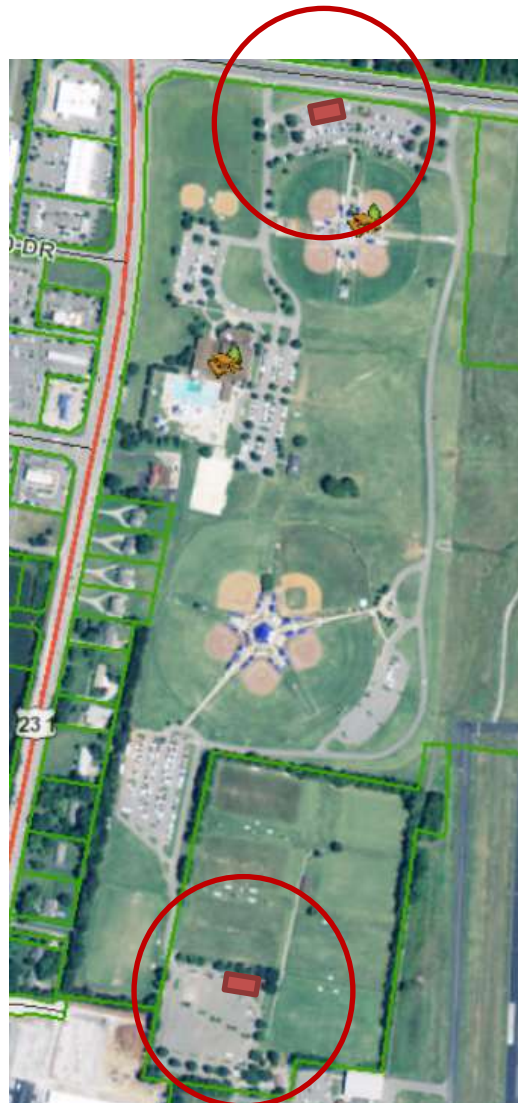

Designated Area: From the main park entrance off Veterans Parkway, the second left entrance into the ballfield parking area. The six parking spaces to the immediate right.

Mobile Food Service Vehicles in City Parks

Mobile Food Service Vehicles in City Parks

Appendix 1: Maps of Designated Locations

McKnight Park

2310 Memorial Boulevard

Murfreesboro, TN 37129

Contact for reservations: 615-895-5040

Maximum Number of MFSVs: 4 (2 at McKnight 4-Field Complex, and/or 2 at the Multipurpose Fields (football)).

Designated Area: (A) McKnight 4-Field Complex parking area, located adjacent to Dejarnette Lane; and (B) Adjacent to restrooms at Multipurpose Fields.

Mobile Food Service Vehicles in City Parks

Appendix 1: Maps of Designated Locations