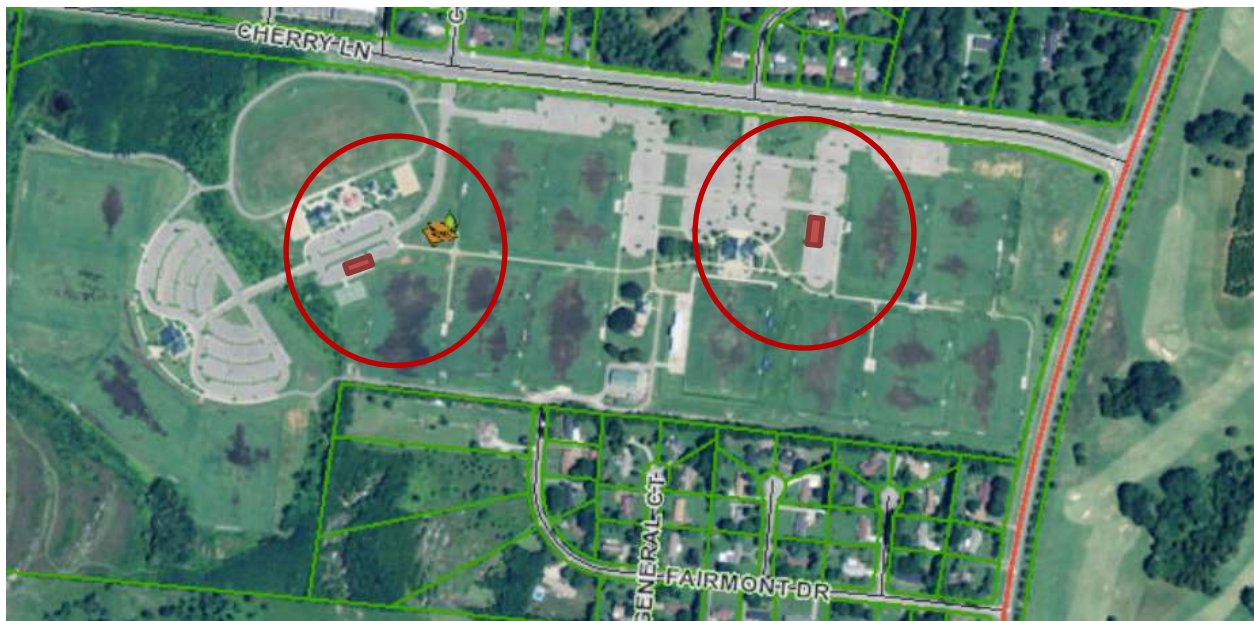

Mobile Food Service Vehicles in City Parks

Appendix 1: Maps of Designated Locations

Richard Siegel Park

515 Cherry Lane

Murfreesboro, TN 37129

Contact for reservations: 615-890-5333

Maximum Number of MFSVs: 4 (2 at the community park side (A), and/or 2 at the soccer complex side (B))

Designated Area: (A) In the park spaces that directly face the basketball court, near Field # 1 (B) In the northwest parking spaces of the lot facing Field # 8