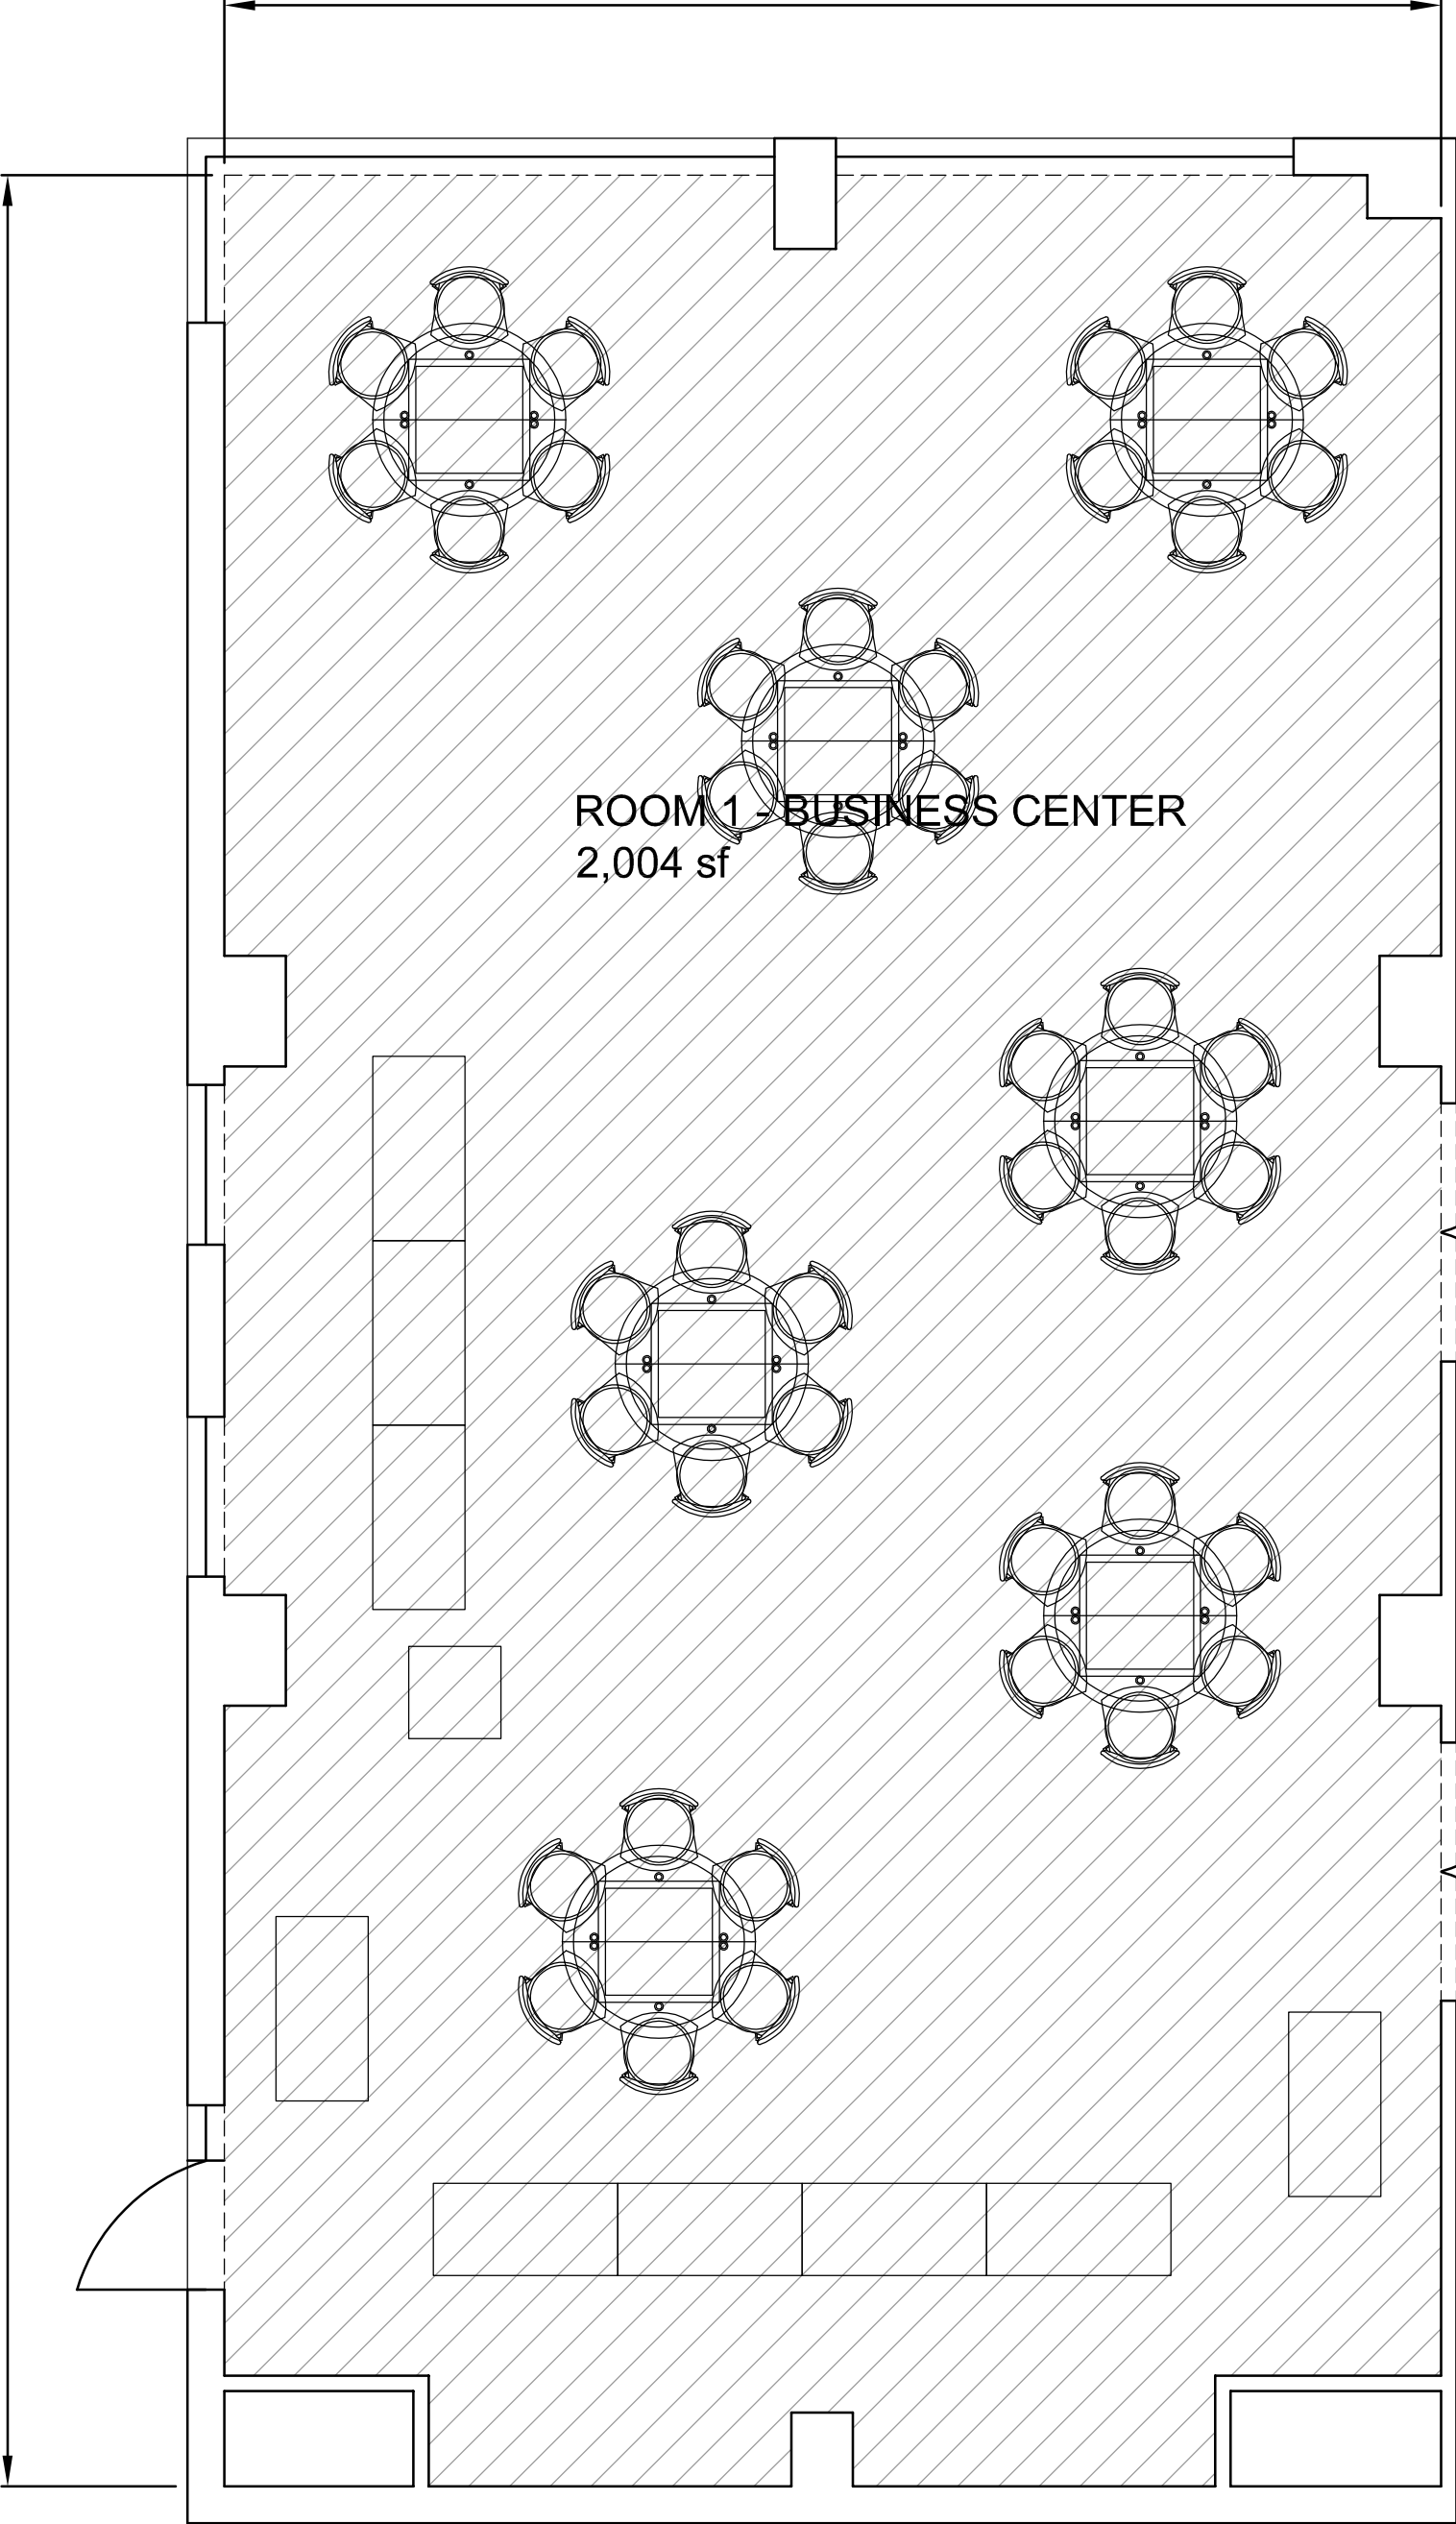

33'-0"

62'-8"

ROOM 1 - BUSINESS CENTER
2,004 sf

33'-0"

62'-8"

ROOM 1 - BUSINESS CENTER
2,004 sf