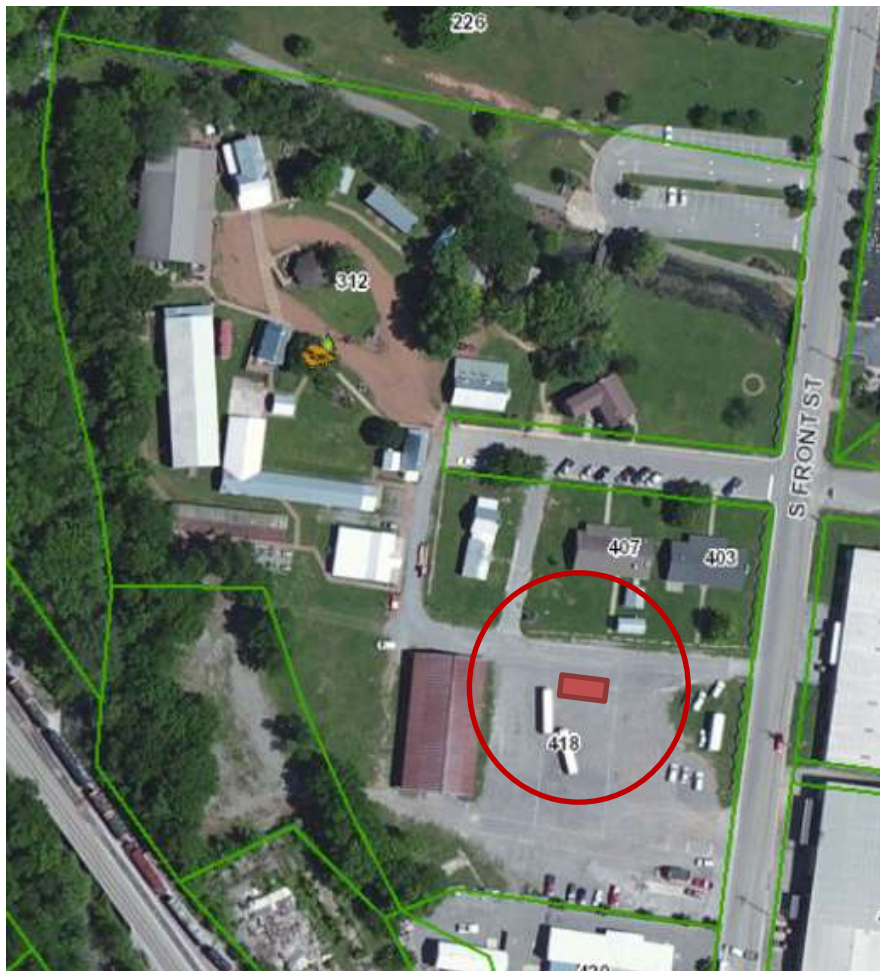

Designated Area: From the main park entrance off Veterans Parkway, the second left entrance into the ballfield parking area. The six parking spaces to the immediate right.

Mobile Food Service Vehicles in City Parks

Appendix 1: Maps of Designated Locations

Cannonsburgh Village

312 South Front Street

Murfreesboro, TN 37129

Contact for reservations: 615-890-0355

Maximum Number of MFSVs: 2

Designated Area: The gravel parking area in front of the farm implement shed.

Designated Area: (A) McKnight 4-Field Complex parking area, located adjacent to Dejarnette Lane; and (B) Adjacent to restrooms at Multipurpose Fields.

Mobile Food Service Vehicles in City Parks

Appendix 1: Maps of Designated Locations